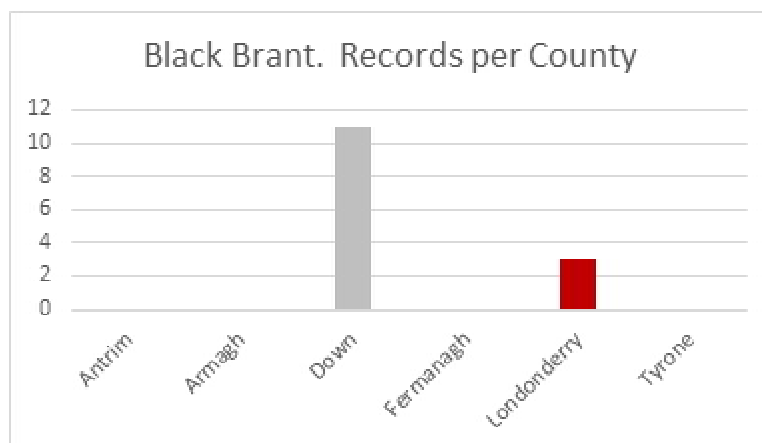

Black Brant *Branta bernicla nigricans* (0, 7, 7).

(Breeds north-west Canada, Alaska and eastern Siberia. Winters west coast of North America from southern Alaska to California, also east Asia).

While Black Brant has been recorded frequently since the first record in 1978 these masks its true status in Northern Ireland. From 1978 it was recorded annually up to 2014 but presumed returning birds were responsible for many of these records. The records suggest that just two birds were recorded from Strangford Lough in the years 1978-1987 with one bird on Lough Foyle 1980-1983 and one or two birds again at Lough Foyle 1991-2006. One roaming individual could be responsible for the records 1988-1998 from south Down and again probably just two birds were recorded at Strangford Lough 2000-2011. Our totals reflect this thinking but it is just guesswork at best.

1978

Two: Strangford Lough, County Down, 10th to 18th November, with one remaining to 30th December (Tom Ennis, Dennis Weir *et al.*). *Irish Birds* 1986.

1979

Two: Strangford Lough, County Down. One adult, 20th October with two adults on 17th November (Anthony McGeehan, Dennis Weir *et al.*). *Irish Birds* 1986.